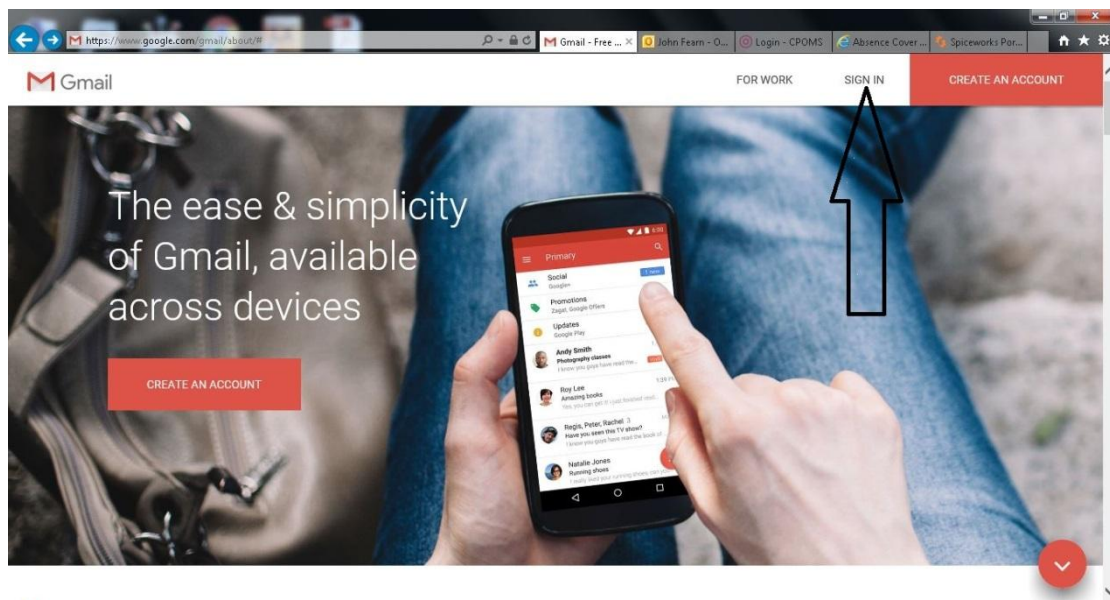

Netherhall Learning Campus

How to sign in to nlconline.net student email.

From any Google search page, click on the Gmail link:

Click on the Sign in link:

Enter your full email address egyourname@nlconline.net, then click on Next: