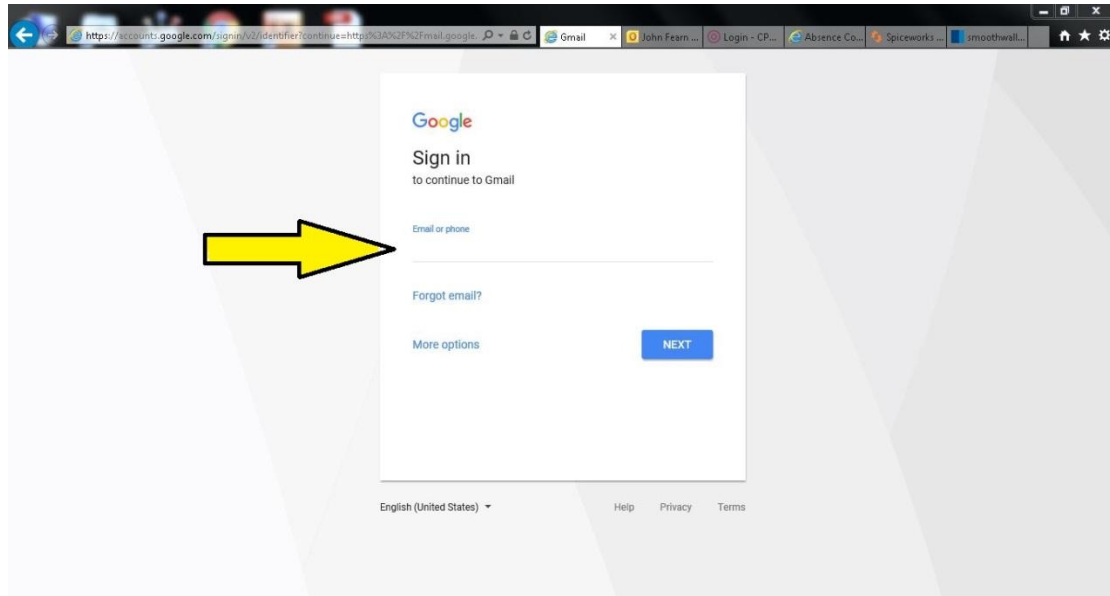

Netherhall Learning Campus

How to sign in to nlconline.net student email.

From any Google search page, click on the Gmail link:

Click on the Sign in link:

Enter your full email address egyourname@nlconline.net, then click on Next: