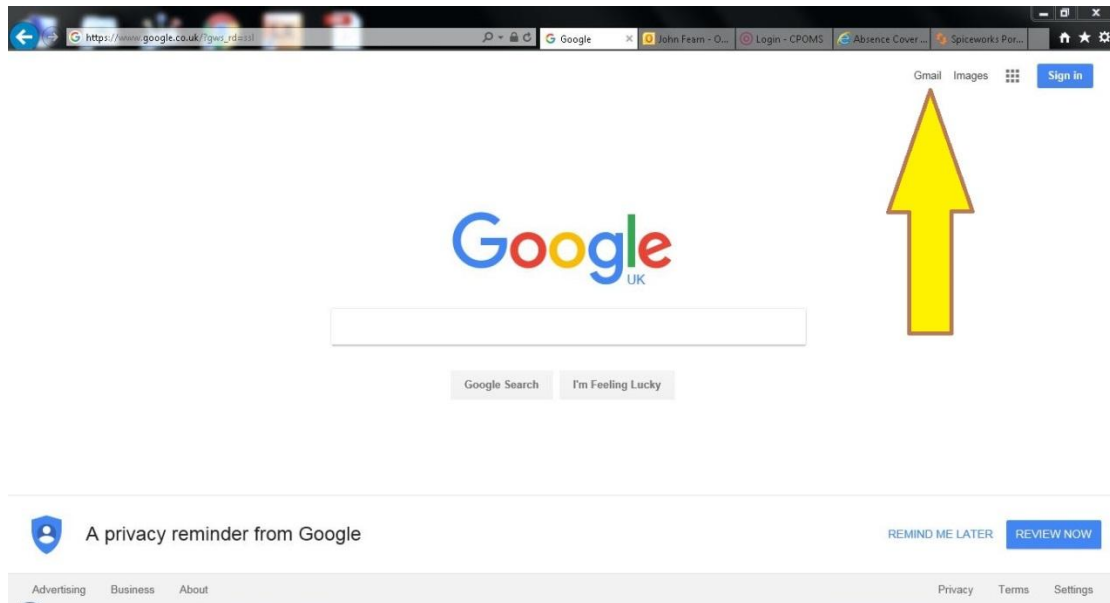

Netherhall Learning Campus

How to sign in to nlconline.net student email.

From any Google search page, click on the Gmail link:

Click on the Sign in link:

Enter your full email address egyourname@nlconline.net, then click on Next: