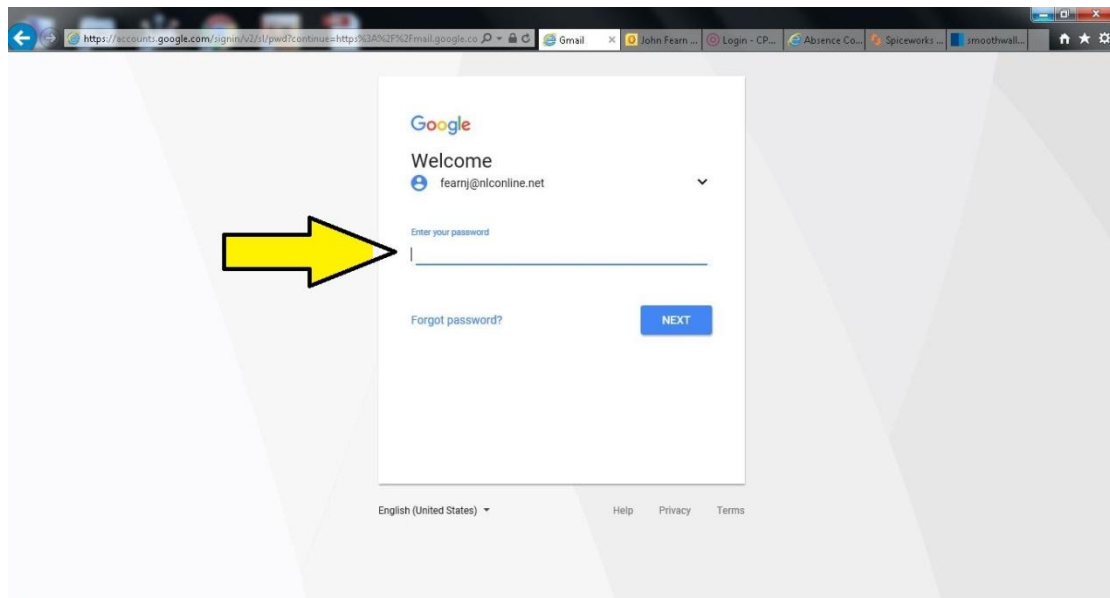

Enter your password, then click on Next: